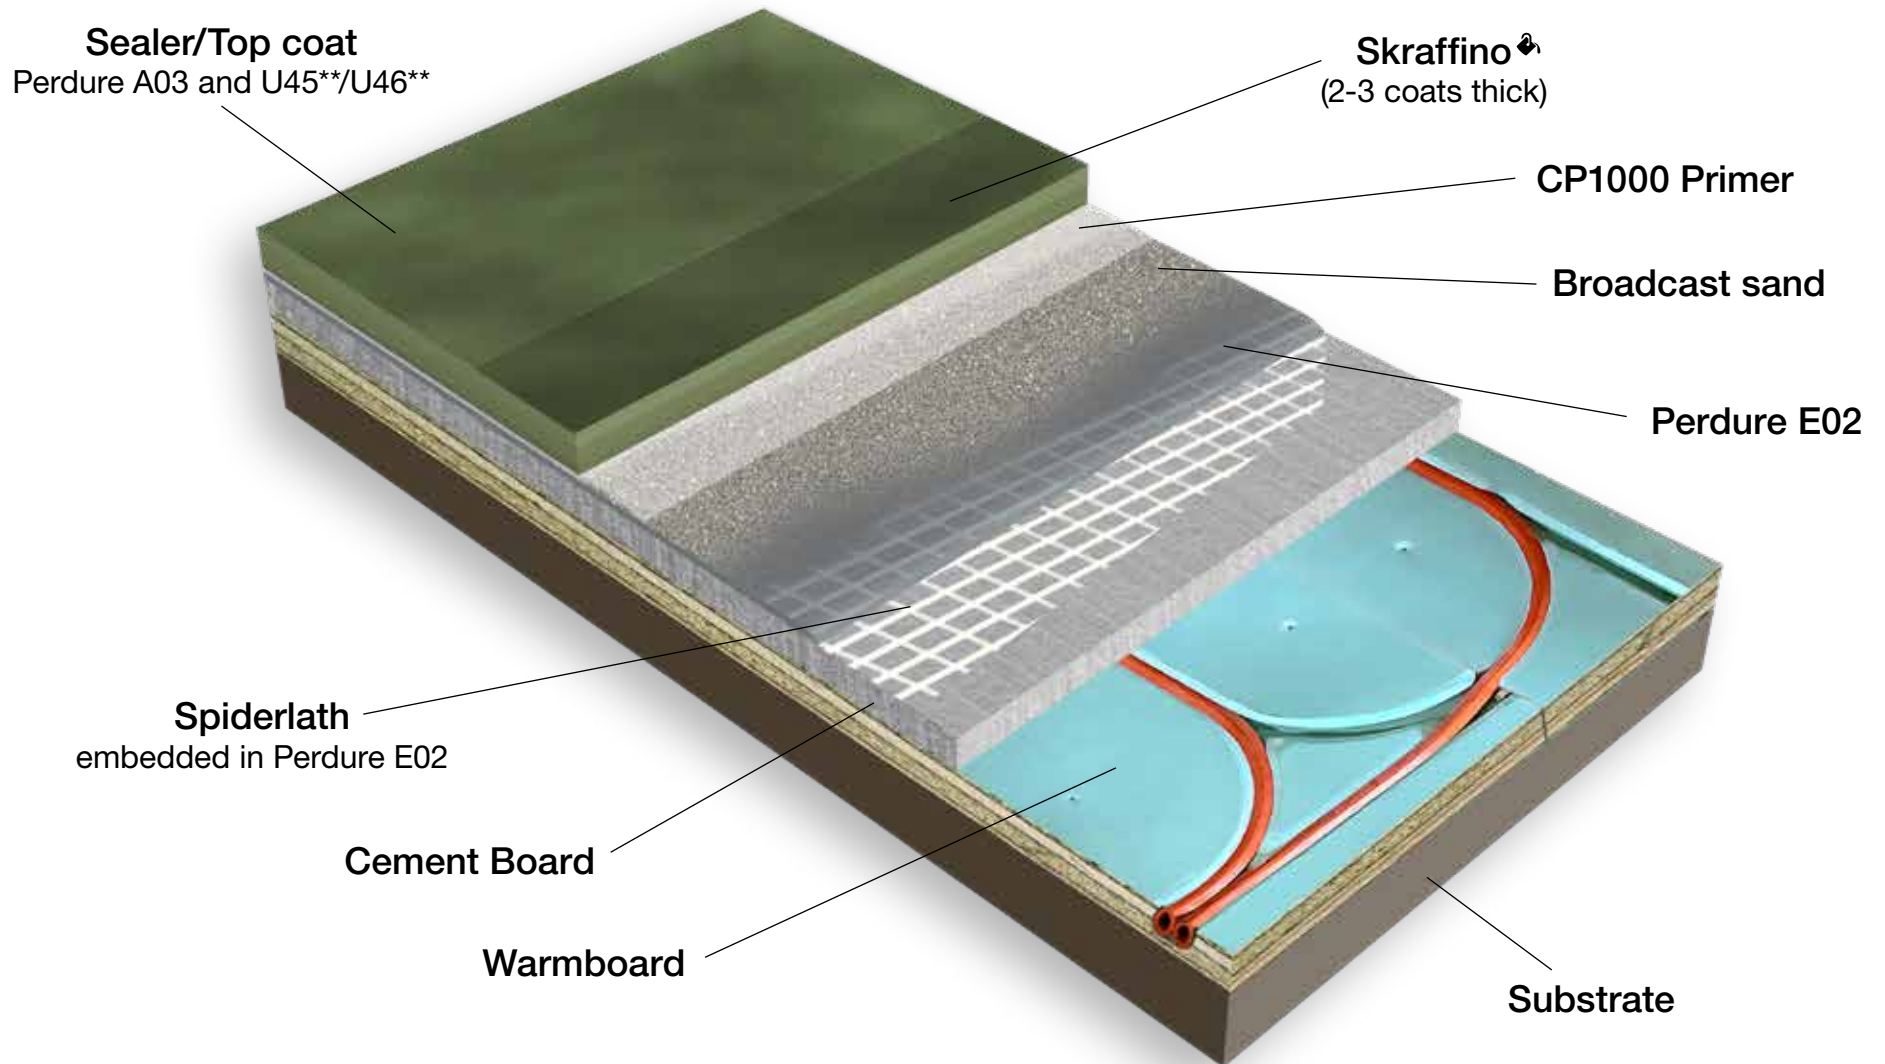

Concrete Microtopping over Radiant Heat

IMPORTANT: Please refer to each product's technical data sheet for detailed installation instructions.

🌀 Color with Colorfast Integral Colors, Deso dyes, or Aquacolor stains

** Option: Perdure U45 yields a matte finish, while Perdure U46 yields a gloss finish

NOT TO SCALE