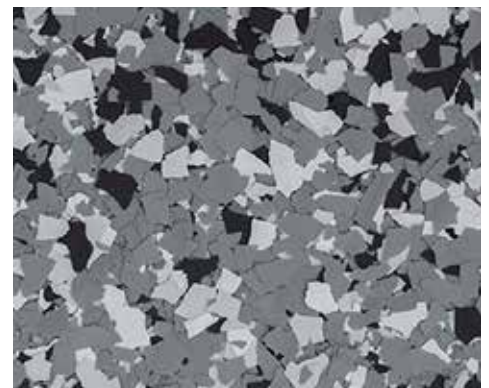

Resin Chip Colors

coral reef

creekbed

domino

nightfall

orbit

outback

shoreline

snowfall

wombat

The swatches above represent popular color choices. Ask your contractor or Duraamen representative for a complete color list. Duraamen provides this color guide for preliminary color selection only. Please refer to a physical sample prior to making a final selection. Contact Duraamen for assistance.