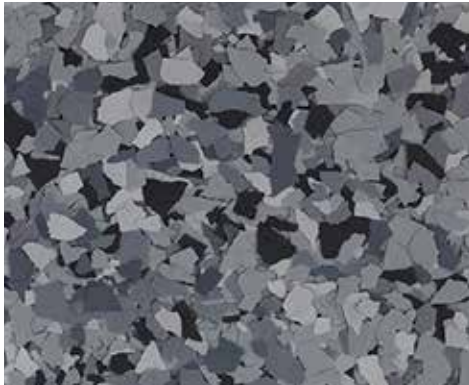

Resin Chip Colors

coral reef

creekbed

domino

nightfall

orbit

outback

shoreline

snowfall

wombat

The swatches above represent popular color choices. Ask your contractor or Duraamen representative for a complete color list. Duraamen provides this color guide for preliminary color selection only. Please refer to a physical sample prior to making a final selection. Contact Duraamen for assistance.