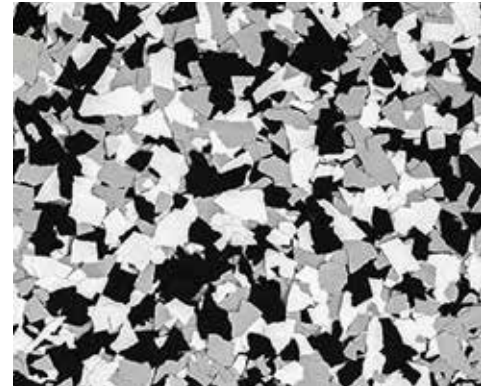

Resin Chip Colors

coral reef

creekbed

domino

nightfall

orbit

outback

shoreline

snowfall

wombat

The swatches above represent popular color choices. Ask your contractor or Duraamen representative for a complete color list. Duraamen provides this color guide for preliminary color selection only. Please refer to a physical sample prior to making a final selection. Contact Duraamen for assistance.