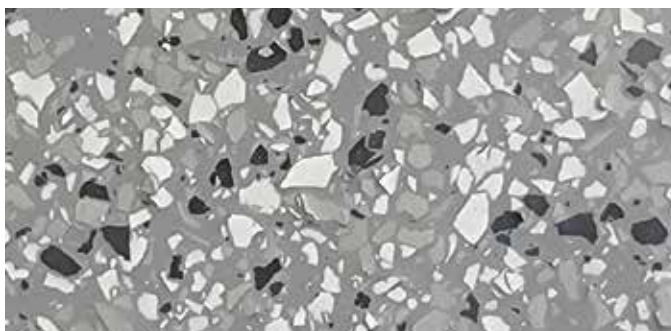

coral reef

creekbed

domino

orbit

outback

shoreline

snowfall

wombat