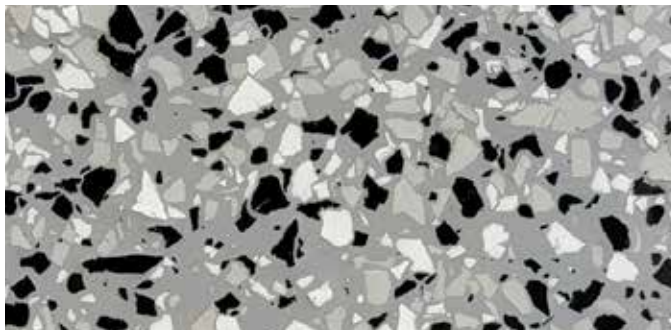

coral reef

creekbed

domino

orbit

outback

shoreline

snowfall

wombat